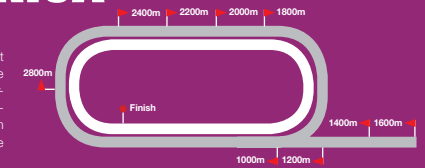

SOUTH AFRICA

VAAL (TURF)