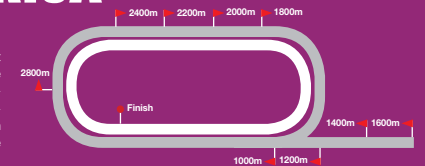

SOUTH AFRICA

VAAL (TURF)

3000m oval. Races up to 1800m straight course; beyond 1600m clockwise round the turn with a 1000m run-in. Has the longest circumference, run-in and straight in SA. Low-number draws slightly favoured in 1800m races, but draw generally of little significance over all other distances.