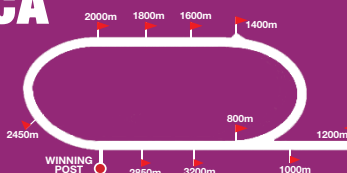

SOUTH AFRICA

TURFFONTEIN STANDSIDE (TURF TRACK)

Disclaimer: While every precaution is taken to ensure accuracy, the publisher accepts no liability for any error which may arise.