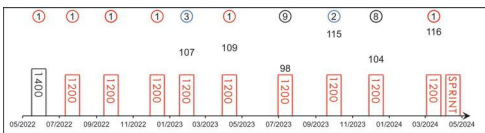

One of Hong Kong's current stars with an outstanding strike rate. Stunning winner of the 2022 G1 LONGINES Hong Kong Mile (1600m) over Golden Sixty. Won the 2023 G2 Chairman's Trophy (1600m) and closed that season with a gallant third in the 2023 G1 FWD Champions Mile (1600m). Made immediate impact this term by scoring an all-the-way win in the 2023 G2 Sha Tin Trophy (1600m) in October before seeing his form slip. Stepped back in trip and has subsequently improved out of sight, winning the 2024 G1 Queen's Silver Jubilee Cup (1400m) and 2024 G1 AI Quoz Sprint (1200m), both under Brenton Avdulla. Likes to lead.

2 消暑樂祭 MAD COOL (IRE) 5 gr h
Dark Angel (IRE) - Mad About You (IRE) (Indian Ridge (IRE))
Owner(s): Sunday Racing Co Ltd