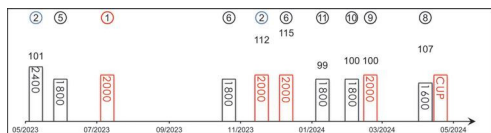

6 ↑ 知足常樂 G448 (CP) SWORD POINT (AUS) 5 ch g American Pharoah (USA) - Jazz Song (AUS) (Fastnet Rock (AUS)) Owner(s): Li Chi Pong

羅富全 (中國香港) 梁家俊 (4) 126 lb F C Lor (HKG) K C Leung [115] Win 8.1% Place 22.9% Win 4.9% Place 17.3%

HKG Career : 17 (2-4-0-0-11) Right-handed : 25 (4-5-1-3-12) Jockey : 2 (0-0-0-0-2) Pre Import : 8 (2-1-1-3-1) Sha Tin-Turf : 15 (2-4-0-0-9) GF+ : 4 (0-2-0-0-2) Lifetime : 25 (4-5-1-3-12) Non-Turf : 0 (0-0-0-0-0) Good : 15 (3-1-0-1-10) 2023/24 : 7 (0-1-0-0-6) Distance : 6 (2-1-0-0-3) Yielding : 0 (0-0-0-0-0) G1 : 2 (0-0-0-0-2) Course & Dist : 5 (1-1-0-0-3) Soft/Hvy : 6 (1-2-1-2-0) First Up : 4 (0-0-0-1-3) 1800-2200 : 14 (3-3-1-0-7) HK$: 12,256,470 G1 win : Nil

Table with 12 columns: Pos, Index, Date, Perf Rating, Race Category & Name, Track, Dist/Course/Going, Wt, Jockey, Draw, Race Sectional Time, Race Time, Horse Final, Position & Margin in Running, Finish, Odds, Winner/Second. It lists several races including Queen Mother Memorial Cup, BOCHK Jockey Club Cup, and FWD QEII Cup.

Third in G2 Tulloch Stakes (1850m) in Australia pre-import. Winner of two races in his rookie season in Hong Kong and finished a gallant second to Super Sunny Sing in the 2023 Hong Kong Classic Cup (1800m), the second leg of the Four-Year-Old Classic Series. Career-best in Hong Kong saw him place second in the 2023 G2 BOCHK Jockey Club Cup (2000m). Finished eighth in the G2 Chairman's Trophy (1600m) latest. Versatile, won on good and soft going.

7 ↑ 勛斗雲 E249 (V/TT) NIMBLE NIMBUS (NZ) 6 br g Sacred Falls (NZ) - Marahau (NZ) (Pins (AUS)) Owner(s): Jason Chan Kam Kwan

姚本輝 (中國香港) 艾兆禮 (11) 126 lb P F Yiu (HKG) A Atzeni [114] Win 10.1% Place 28.4% Win 8.4% Place 22.2%