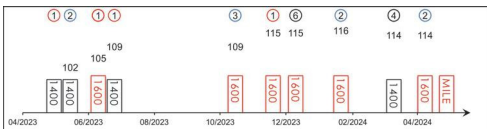

3 ↑ 永遠美麗 BEAUTY ETERNAL (AUS) 5 ch g Starspangledbanner (AUS) - Ithacan Queen (NZ) (Savabeel (AUS)) Owner(s): Patrick Kwok Ho Chuen

蔡約翰 (中國香港) J Size (HKG) Win 10.0% Place 33.3%

潘頓 Z Purton (11) Win 17.9% Place 47.6%

126 lb [116]

HKG Career : 16 (8-3-3-1-1) Right-handed: 16 (8-3-3-1-1) Jockey : 16 (8-3-3-1-1) Pre Import : 0 (0-0-0-0-0) Sha Tin-Turf : 16 (8-3-3-1-1) GF+ : 3 (3-0-0-0-0) Lifetime : 16 (8-3-3-1-1) Non-Turf : 0 (0-0-0-0-0) Good : 12 (5-2-3-1-1) 2023/24 : 6 (1-2-1-1-1) Distance : 7 (3-2-1-0-1) Yielding : 1 (0-1-0-0-0) G1 : 3 (0-1-0-1-1) Course & Dist: 7 (3-2-1-0-1) Soft/Hvy : 0 (0-0-0-0-0) First Up : 3 (2-0-1-0-0) 1400-1800 : 12 (6-3-1-1-1) HK$: 23,431,325 G1 win : Nil

Table with columns: Pos, Index, Date, Perf Rating, Race Category & Name, Track, Dist/Course/Going, Wt, Jockey, Draw, Race Sectional Time, Race Time, Horse Final, Position & Margin in Running, Finish Odds, Winner/Second. Includes a paragraph of performance notes below the table.

4 ↑ 美麗同享 BEAUTY JOY (AUS) ex Talladega 7 ch g Sebring (AUS) - Impressive Jeuney (AUS) (Jeune (GB)) Owner(s): Eleanor Kwok Law Kwai Chun & Patrick Kwok Ho Chuen

告東尼 (中國香港) A S Cruz (HKG) Win 7.6% Place 28.6%

艾道拿 B Avdulla (4) Win 7.4% Place 22.8%

126 lb [116]