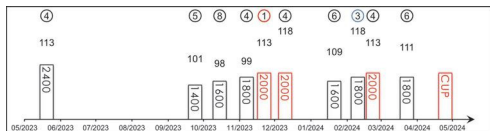

126 lb [118]

Table with 3 columns: HKG Career, Pre Import, Lifetime, 2023/24, G1, First Up, G1 win, Right-handed, Sha Tin-Turf, Non-Turf, Distance, Course & Dist, 1800-2200, Jockey, GF+, Good, Yielding, Soft/Hvy, HK\$