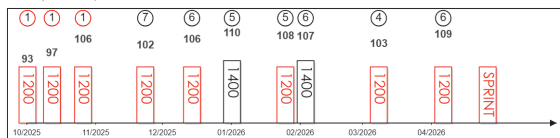

Last Run Replay

HKG Career	: 41 (7-5-2-4-23)	Right-handed	: 44 (13-5-2-4-20)	Jockey	: 11 (3-1-0-1-6)
Pre Import	: 9 (6-0-1-0-2)	Sha Tin-Turf	: 22 (3-2-1-2-14)	GF+	: 10 (2-1-0-1-6)
Lifetime	: 50 (13-5-3-4-25)	Non-Turf	: 2 (0-0-0-1-1)	Good	: 29 (6-4-1-2-16)
2025/26	: 10 (3-0-0-1-6)	Distance	: 35 (9-4-2-4-16)	Yielding	: 1 (0-0-1-0-0)
G1	: 2 (0-0-0-0-2)	Course & Dist	: 15 (3-1-1-2-8)	Soft/Hvy	: 8 (5-0-1-0-2)
First Up	: 7 (2-0-1-1-3)	1000-1200	: 43 (11-4-3-4-21)	HK$ (approx.)	: 18,092,210
G1 win	: Nil				

Pos	Date	Perf Rating	Race Category & Name	Track	Dist/Course/Going	Wt	Jockey	Draw	Race Sectional Time	Race Time	Horse Final	Pos in Running	Finish	Odds	Winner/Second				
1/11	28/9/25	93	- Cl.2 hcp	ST, HKG	1200 RH GF	123 H Bentley		5	23.51	21.86	22.39	1.07.76	22.11	-	4	3	1.2	5.4 Dancing Code	
1/12	12/10/25	97	- Cl.2 hcp	ST, HKG	1200 RH G	133 H Bentley		11	23.26	21.76	23.31	1.08.33	23.03	-	4	4	1.1	2.9F Lady's Choice	
1/14	26/10/25	106	G2 Premier Bowl - hcp	ST, HKG	1200 RH GF	115 H Bentley		5	22.90	21.78	22.71	1.07.38	22.27	-	5	5	1.1	3.9 Raging Blizzard	
7/10	23/11/25	102	G2 BOCHK Private Banking JC Sprint	ST, HKG	1200 RH GF	123 H Bentley		8	23.18	22.13	22.02	1.07.33	22.55	-	4	5	7.5	22 Ka Ying Rising	
6/13	14/12/25	106	G1 LONGINES Hong Kong Sprint	ST, HKG	1200 RH G	126 H Bentley		7	23.42	21.74	22.54	1.07.70	22.74	-	6	7	6.6	89 Ka Ying Rising	
5/12	1/1/26	110	G3 Chinese Club Challenge Cup - hcp	ST, HKG	1400 RH G	135 H Bentley		1	20.89	22.72	23.73	1.20.62	23.70	5	4	4	5.1	10 Storm Rider	
5/7	25/1/26	108	G1 Centenary Sprint Cup	ST, HKG	1200 RH GF	126 H Bentley		3	23.65	22.07	21.94	1.07.68	22.21	-	4	6	5.4	112 Ka Ying Rising	
6/6	1/2/26	107	- Cl.1 hcp	ST, HKG	1400 RH G	135 H Bentley		5	21.66	22.67	23.00	1.21.12	23.25	2	2	2	6.2	10 Patch Of Theta	
4/12	8/3/26	103	- Cl.1 hcp	ST, HKG	1200 RH G	129 H Bentley		3	23.81	22.04	22.43	1.08.28	22.33	-	5	5	4.2	15 Fast Network	
6/7	6/4/26	109	G2 Sprint Cup	ST, HKG	1200 RH G	123 H Bentley		3	23.67	21.71	21.74	1.07.12	21.99	-	5	5	6.5	196 Ka Ying Rising	
	26/4/26		G1 Chairman's Sprint Prize	ST, HKG	1200 RH	126 H Bentley		1											

Seven-year-old veteran who has continued to improve with age. Quality sprinter, who was the joint-winner of the 2023/24 Million Challenge at Happy Valley, but has improved sharply as a seven-year-old this term, scoring a hat-trick of wins including the G2 Premier Bowl Handicap (1200m). Fine efforts in recent starts, including fifth behind Ka Ying Rising in the G1 Centenary Sprint Cup (1200m) four starts back, and sixth in the G2 Sprint Cup (1200m) latest. On pace runner with plenty of speed and a very nice turn of foot. Best on good ground. *Running Style:*

8 ↑ 美麗第一 H294 (TT)
BEAUTY WAVES (IRE) ex Starspangledwaves 6 ch g
Starspangledbanner (AUS) - Little Sweetheart (IRE) (Lawman (FR))
Owner(s): Eleanor Kwok Law Kwai Chun

告東尼
A S Cruz
Win 7.9% Place 21.6%

巴度 (5)
A Badel
Win 7.4% Place 25.9%

126 lb
[109]