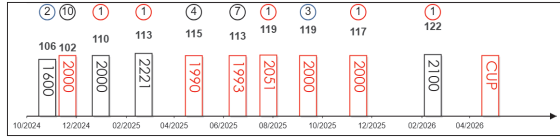

3 御冠軍 (XB)
ROYAL CHAMPION (IRE) 8 b g
Shamardal (USA) - Emirates Queen (GB) (Street Cry (IRE))
Owner(s): Exors Of The Late Sheikh Mohammed Obaid

伯特 K Burke
Win - Place -

莫艾誠 O Murphy (1)
Win 0.0% Place 0.0%

126 lb [122]

Last Run Replay

HKG Starts	: -	Right-handed	: 6 (2-0-1-2)	Jockey	: 1 (1-0-0-0)
Pre Import	: -	Sha Tin-Turf	: -	GF+	: 2 (1-0-0-1)
Lifetime	: 24 (9-2-4-3-6)	Non-Turf	: 2 (2-0-0-0)	Good	: 13 (6-1-2-2-2)
2026	: 1 (1-0-0-0)	Distance	: 16 (6-1-3-1-5)	Yielding	: 2 (0-1-1-0-0)
G1	: 6 (1-1-1-0-3)	Course & Dist	: -	Soft/Hvy	: 5 (0-0-1-1-3)
First Up	: 11 (4-1-1-3-2)	1800-2200	: 19 (7-1-4-2-5)	HK$ (approx.)	: 26,099,600
G1 win	: 2026 Neom Turf Cup 2100m				

Pos	Date	Perf Rating	Race Category & Name	Track	Dist/Course/Going	Wt	Jockey	Draw	Race Sectional Time	Race Time	Horse Final	Pos in Running	Finish	Odds	Winner/Second		
2/11	26/10/24	106	G2 Crystal Mile	M V, AUS	1600 LH G	126 M Zahra	7	-	-	35.74	1:34.88	-	1	2^{0.75}	4.4 Plenty Of Ammo		
10/11	9/11/24	102	G1 VRC Champions Stakes	FLEM, AUS	2000 LH G	130 C Williams	8	-	-	35.10	2:01.86	-	4	5^{10.76}	26 Via Sistina		
1/6	31/12/24	110	L Quebec Stakes	LIN, GB	2000 LH Poly	136 C Lee	1	24.70	23.65	21.81	2:02.77	-	2	1	1.8	5/6F Tyrnhenian Sea	
1/7	22/2/25	113	G3 Winter Derby Stakes	SOU, GB	2221 LH Tapeta	129 C Lee	7	27.66	24.22	23.37	2:23.14	-	3	2	1	1.8	6/4JF Military Academy
4/7	25/4/25	115	G3 Gordon Richards Stakes	SAN, GB	1990 RH G	131 C Lee	2	27.64	25.08	25.08	2:11.22	-	6	6	4	4.5	4/1 Al Aasy
7/8	18/6/25	113	G1 Prince of Wales's Stakes	ASC, GB	1993 RH GF	128 C Lee	6	24.74	25.00	24.07	2:02.51	-	3	1	7	7.8.3	25/1 Ombudsman
1/7	26/7/25	119	G2 York Stakes	YOR, GB	2051 LH G	134 C Lee	3	24.19	22.91	23.69	2:05.64	-	4	4	1	2.8	8/1 Almaqam
3/8	13/9/25	119	G1 Irish Champion Stakes	LEO, IRE	2000 LH GY	135 C Lee	7	-	-	-	2:04.69	-	-	-	3³	18/1 Delacroix	
1/8	14/11/25	117	G2 Bahrain International Trophy	BAH, BHR	2000 RH G	128 J Doyle	3	-	-	-	2:01.58	-	-	-	1^{0.8}	15/8F Galen	
1/11	14/2/26	122	G1 Neom Turf Cup	KAR, KSA	2100 LH GF	126 O Murphy	7	-	-	-	2:06.22	-	-	-	1^{4.8}	13/8F Facteur Cheval	
	26/4/26		G1 FWD QEII Cup	ST, HKG	2000 RH	126 O Murphy	1										

Won five of eight starts for new trainer Karl Burke. Strong winner of the 2026 G1 Neom Turf Cup (2100m) in February – a career highlight ahead of Group 1 winner Facteur Cheval. Well-travelled galloper, who is a winner in Great Britain and Bahrain, too. Placed third in 2025 G1 Irish Champion Stakes (2000m) three runs ago before closing 2025 with success in the G2 Bahrain International Trophy (2000m) over Galen, who was subsequently fourth in the 2025 G1 LONGINES Hong Kong Cup (2000m). Races handy; likes good ground. *Running Style:*

4 同工之妙
SOSIE (IRE) 5 b h
Sea The Stars (IRE) - Sosia (GER) (Shamardal (USA))
Owner(s): Wertheimer & Frere

費伯華 A Fabre
Win 100% Place 100%

紀仁安 M Guyon (2)
Win 8.9% Place 29.6%

126 lb [121]