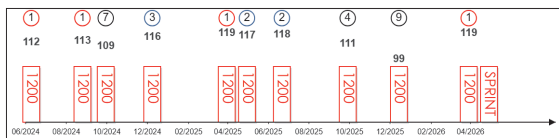

Last Run Replay

HKG Starts : 3 (0-1-1-0-1)	Right-handed : 14 (7-2-1-2-2)	Jockey : 6 (2-2-1-1-0)
Pre Import : -	Sha Tin-Turf : 3 (0-1-1-0-1)	GF+ : 11 (8-1-0-1-1)
Lifetime : 17 (9-3-1-2-2)	Non-Turf : -	Good : 4 (0-2-1-0-1)
2026 : 1 (1-0-0-0-0)	Distance : 15 (8-3-1-1-2)	Yielding : 2 (1-0-0-1-0)
G1 : 8 (2-2-1-1-2)	Course & Dist : 3 (0-1-1-0-1)	Soft/Hvy : -
First Up : 11 (6-1-1-2-1)	1000-1200 : 15 (8-3-1-1-2)	HK$ (approx.) : 38,348,650
G1 win : 2026 & 2025 Takamatsunomiya Kinen 1200m		

Pos	Date	Perf Rating	Race Category & Name	Track	Dist/Course/Going	Wt	Jockey	Draw	Race Sectional Time	Race Time	Horse Final	Pos in Running	Finish	Odds	Winner/Second
1/16	9/6/24	112	G3 Hakodate Sprint Stakes	HAK, JPN	1200 RH GF	126 S Hamanaka	4	22.30	22.80	23.30	1.08.40	34.60	- 3 3	1 3	3.6 Win Greatest
1/16	25/8/24	113	G3 Keeneland Cup	SAP, JPN	1200 RH GF	126 D Lane	10	22.60	22.40	22.90	1.07.90	34.00	- 4 3	1 1.5	4.3 A Shin Spotter
7/16	29/9/24	109	G1 Sprinters Stakes	NAK, JPN	1200 RH GF	128 D Lane	12	22.70	21.40	23.90	1.07.00	33.80	- 8 6	7 2.3	3F Lugal
3/14	8/12/24	116	G1 LONGINES Hong Kong Sprint	ST, HKG	1200 RH G	126 J Moreira	4	23.38	22.27	22.50	1.08.15	22.22	- 7 7	3 0.8	15 Ka Ying Rising
1/18	30/3/25	119	G1 Takamatsunomiya Kinen	CYO, JPN	1200 LH GF	128 J Moreira	10	22.50	22.90	22.50	1.07.90	33.40	- 7 9	1 0.8	3.8 Namura Clair
2/13	27/4/25	117	G1 Chairman's Sprint Prize	ST, HKG	1200 RH G	126 J Moreira	6	23.18	22.60	22.10	1.07.88	21.69	- 9 7	2 2.3	15 Ka Ying Rising
2/14	21/6/25	118	G1 Queen Elizabeth II Jubilee Stakes	ASC, GB	1200 St GF	131 J Moreira	16	26.14	22.30	22.83	1.11.30	33.68	- 7 2	2 0.5	2/1F Lazzat
4/16	28/9/25	111	G1 Sprinters Stakes	NAK, JPN	1200 RH GF	128 J Moreira	7	22.70	22.20	22.00	1.06.90	33.00	- 6 7	4 1.8	2.2F Win Carmelian
9/13	14/12/25	99	G1 LONGINES Hong Kong Sprint	ST, HKG	1200 RH G	126 R Moore	4	23.42	21.74	22.54	1.07.70	23.14	- 7 6	9 8	33 Ka Ying Rising
1/18	29/3/26	119	G1 Takamatsunomiya Kinen	CYO, JPN	1200 LH GF	128 C Lemaire	9	21.90	21.70	22.70	1.06.30	32.40	- 10 10	1 2	3.5F Red Mon Reve
	26/4/26		G1 Chairman's Sprint Prize	ST, HKG	1200 RH	126 J Moreira	8								

High class Japanese sprinter who was third to Ka Ying Rising in 2024 G1 LONGINES Hong Kong Sprint (1200m) by under a length. **Running Style:**

Raced at Sha Tin twice since that effort, placing once at Group 1 level in this race last year before an out of character failure behind Hong Kong's star last December. Back to his best with an easy second win in March's G1 Takamatsunomiya Kinen (1200m) at Chukyo. Performed well in two runs on soft tracks, including one win as a three-year-old. Likely to settle midfield or closer.