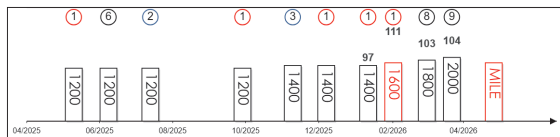

Last Run Replay

HKG Career	: 11 (6-1-1-0-3)	Right-handed	: 11 (6-1-1-0-3)	Jockey	: 4 (3-0-1-0-0)
Pre Import	: -	Sha Tin-Turf	: 11 (6-1-1-0-3)	GF+	: 5 (2-1-0-0-2)
Lifetime	: 11 (6-1-1-0-3)	Non-Turf	: -	Good	: 6 (4-0-1-0-1)
2025/26	: 7 (4-0-1-0-2)	Distance	: 1 (1-0-0-0-0)	Yielding	: -
G1	: -	Course & Dist	: 1 (1-0-0-0-0)	Soft/Hvy	: -
First Up	: 2 (2-0-0-0-0)	1400-1800	: 5 (3-0-1-0-1)	HK$ (approx.)	: 13,905,700
G1 win	: Nil				

Pos	Date	Perf Rating	Race Category & Name	Track	Dist/Course/Going	Wt	Jockey	Draw	Race Sectional Time	Race Time	Horse Final	Pos in Running	Finish	Odds	Winner/Second
1/12	10/5/25	-	- Cl.4 hcp	ST, HKG	1200 RH G	133 L Ferraris	10	23⁵² 22¹⁴ 23⁵³ 1:09¹⁹ 22⁷³	-	8	8	1^{1/4}	2.6F	Sea Sapphire	
6/12	8/6/25	-	- Cl.3 hcp	ST, HKG	1200 RH GF	124 L Ferraris	5	24²⁸ 22³⁰ 22⁴⁰ 1:08⁹⁸ 22⁴⁰	-	10	8	6^{3/4}	2.3F	Aeris Nova	
2/14	13/7/25	-	- Cl.3 hcp	ST, HKG	1200 RH GF	124 L Ferraris	4	23⁵³ 21⁶⁷ 23⁵¹ 1:08⁷¹ 22⁵⁶	-	9	9	2^{SH}	3F	Celestial Hero	
1/12	28/9/25	-	- Cl.3 hcp	ST, HKG	1200 RH GF	125 Z Purton	4	23⁸⁰ 22²⁶ 22⁶⁷ 1:08⁷³ 22³⁹	-	9	6	1¹	1.3F	Star Rise	
3/14	9/11/25	-	- Cl.3 hcp	ST, HKG	1400 RH G	133 Z Purton	8	22⁵² 23⁸¹ 23⁰⁶ 1:22⁵⁹ 22⁷⁵	5	5	3^N	2.4F	Thriving Brothers		
1/14	7/12/25	-	- Cl.3 hcp	ST, HKG	1400 RH G	135 Z Purton	8	21⁷⁷ 23²¹ 23⁴⁵ 1:21⁹⁵ 23³⁷	3	2	2	1¹	2.6F	Top Dragon	
1/14	11/1/26	97	- Cl.2 hcp	ST, HKG	1400 RH GF	122 Z Purton	4	21¹⁵ 23¹³ 23³⁵ 1:20⁸⁴ 23⁵³	8	7	5	1¹	2F	Infinite Resolve	
1/14	11/2/26	111	- Hong Kong Classic Mile - 4yo	ST, HKG	1600 RH G	126 C Y Ho	6	22⁰⁹ 23⁷⁰ 23¹⁹ 1:33³¹ 22⁵¹	11	10	11	1²	5.4	Infinite Resolve	
8/14	1/3/26	103	- Hong Kong Classic Cup - 4yo	ST, HKG	1800 RH G	126 C Y Ho	3	23³⁹ 23⁶⁷ 23⁸⁰ 1:46⁶² 23⁴³	9	11	12	8^{3/2}	2.5F	Stormy Grove	
9/14	22/3/26	104	- BMW Hong Kong Derby - 4yo	ST, HKG	2000 RH GF	126 C Y Ho	10	23³² 23⁴⁴ 23⁴¹ 1:59⁴³ 23²⁰	11	12	11	9⁵	3.8F	Invincible Ibis	
	26/4/26		G1 FWD Champions Mile	ST, HKG	1600 RH	126 Z Purton	2								

Brilliant winner of the 2026 Hong Kong Classic Mile (1600m) three starts back but subsequently finished eighth and ninth in the Hong Kong Classic Cup (1800m) and BMW Hong Kong Derby (2000m), respectively. Returns to a mile here. Seriously talented galloper who dominated Class 3 before rising to Class 2 and doing the same. One of Sha Tin's most-promising horses, who has won six times from 11 starts. Versatile and has a strong acceleration. Won on good and good-to-firm ground.