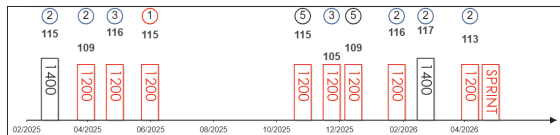

3↑ 驕陽明駒 H302
HELIOS EXPRESS (AUS) ex Tex Mex 6 b g
Tornado (IRE) - Paris Texas (AUS) (Hinchinbrook (AUS))
Owner(s): Andy Yung Ming Tai