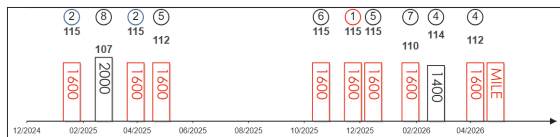

Last Run Replay

HKG Career	: 25 (8-5-1-2-9)	Right-handed	: 24 (8-5-1-2-8)	Jockey	: 10 (4-2-0-2-2)
Pre Import	: 1 (1-0-0-0-0)	Sha Tin-Turf	: 24 (8-5-1-2-8)	GF+	: 8 (4-2-0-0-2)
Lifetime	: 26 (9-5-1-2-9)	Non-Turf	: 1 (0-0-0-0-1)	Good	: 16 (5-3-1-2-5)
2025/26	: 6 (1-0-0-2-3)	Distance	: 13 (3-2-1-1-6)	Yielding	: 1 (0-0-0-0-1)
G1	: 9 (0-2-0-1-6)	Course & Dist	: 13 (3-2-1-1-6)	Soft/Hvy	: -
First Up	: 4 (3-0-0-0-1)	1400-1800	: 16 (4-3-1-2-6)	HK$ (approx.)	: 36,140,610
G1 win	: Nil				

Pos	Date	Perf Rating	Race Category & Name	Track	Dist/Course/Going	Wt	Jockey	Draw	Race Sectional Time	Race Time	Horse Final	Pos in Running	Finish	Odds	Winner/Second
2/8	19/1/25	115	G1 Stewards' Cup	ST, HKG	1600 RH GF	126 B Shinn	3	22⁷⁸ 23⁹⁹ 22²⁴ 1:33⁵⁸ 22¹³	8	8	7	2²	3.2	Voyage Bubble	
8/10	23/2/25	107	G1 Citi Hong Kong Gold Cup	ST, HKG	2000 RH G	126 B Shinn	5	24⁷⁵ 23²¹ 23²⁸ 2:00⁵⁹ 23⁸⁴	6	7	8	8^{6 1/2}	4.1	Voyage Bubble	
2/12	30/3/25	115	G2 Chairman's Trophy	ST, HKG	1600 RH G	123 Z Purton	9	23²⁴ 22⁷⁹ 23³³ 1:34⁰⁹ 22⁹³	10	8	5	2^{HD}	2.1F	Straight Arron	
5/13	27/4/25	112	G1 FWD Champions Mile	ST, HKG	1600 RH G	126 Z Purton	11	22⁷⁷ 22⁹⁴ 23⁰⁰ 1:33²¹ 22³⁸	13	13	12	5^{1 1/2}	7	Red Lion	
6/14	19/10/25	115	G2 Sha Tin Trophy - hcp	ST, HKG	1600 RH GF	122 C L Chau	9	21⁸³ 23²⁷ 23³⁸ 1:32⁵⁵ 23¹¹	14	14	14	6^{2 1/4}	10	My Wish	
1/13	23/11/25	115	G2 BOCHK Private Wealth JC Mile	ST, HKG	1600 RH GF	123 J McDonald	2	22⁰² 23³⁰ 23⁶³ 1:32⁸⁸ 23⁰⁷	11	10	9	1^{1/2}	6.3	Sunlight Power	
5/14	14/12/25	115	G1 LONGINES Hong Kong Mile	ST, HKG	1600 RH G	126 J McDonald	5	22³³ 23¹⁶ 23⁴⁸ 1:33⁴⁷ 23⁴⁰	11	10	10	5^{2 1/4}	7.6	Voyage Bubble	
7/9	25/1/26	110	G1 Stewards' Cup	ST, HKG	1600 RH GF	126 M Guyon	4	22²² 23⁰⁴ 22⁶⁵ 1:32⁶⁰ 23⁰³	5	6	9	7^{5 1/2}	26	Romantic Warrior	
4/10	22/2/26	114	G1 Queen's Silver Jubilee Cup	ST, HKG	1400 RH G	126 K Teetan	7	21⁸⁹ 22⁴⁵ 21⁶⁷ 1:19³⁶ 21⁷³	10	10	10	4^{4 1/4}	175	Ka Ying Rising	
4/14	6/4/26	112	G2 Chairman's Trophy	ST, HKG	1600 RH G	123 K Teetan	9	23²³ 23⁰⁶ 22⁰⁵ 1:33⁶⁵ 22⁰¹	11	8	9	4³	10	Lucky Sweynesse	
	26/4/26		G1 FWD Champions Mile	ST, HKG	1600 RH	126 K Teetan	13								

Crowned Hong Kong Champion Four-Year-Old (2023/24) after landing consecutive wins at Group 3 level that season. Steady performer since then. Winning the 2025 G2 BOCHK Private Wealth Jockey Club Mile (1600m) this season. Fine efforts in his recent two starts, fourth both times in the G1 Queen's Silver Jubilee Cup (1400m) and G2 Chairman's Trophy (1600m) latest. Has a sharp turn of foot but tends to need favours in the run like a strong pace and luck. No ground concerns. **Running Style:**

8 一束芳花 (XB)
STRAUSS (JPN) 5 db h
Maurice (JPN) - Blumenblatt (JPN) (Admire Vega (JPN))
Owner(s): Carrot Farm Co Ltd

武井亮 R Takei
Win 0.0% Place 0.0%

莫雷拉 J Moreira (7)
Win 17.0% Place 38.3%

126 lb [115]