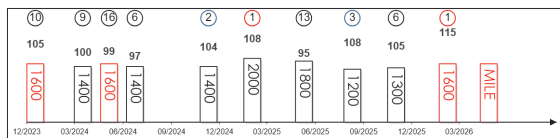

Last Run Replay

HKG Starts	: -	Right-handed	: 3 (1-0-0-0-2)	Jockey	: 3 (2-0-0-0-1)
Pre Import	: -	Sha Tin-Turf	: -	GF+	: 8 (2-1-2-0-3)
Lifetime	: 13 (4-1-2-0-6)	Non-Turf	: -	Good	: 3 (1-0-0-0-2)
2026	: 1 (1-0-0-0-0)	Distance	: 5 (2-0-1-0-2)	Yielding	: -
G1	: 2 (0-0-0-0-2)	Course & Dist	: -	Soft/Hvy	: 2 (1-0-0-0-1)
First Up	: 9 (3-1-2-0-3)	1400-1800	: 10 (3-1-1-0-5)	HK$ (approx.)	: 10,250,160
G1 win	: Nil				

Pos	Date	Perf Rating	Race Category & Name	Track	Dist/Course/Going	Wt	Jockey	Draw	Race Sectional Time	Race Time	Horse Final	Pos in Running	Finish	Odds	Winner/Second
10/17	17/12/23	105	G1 Asahi Hai Futurity Stakes - 2yo	HSN, JPN	1600 RH GF	123 T Marquand	17	22⁷⁰ 24²⁰ 23⁵⁰ 1:33⁸⁰ 36²⁰	-	1	1	10⁵	3.9	Jantar Mantar	
9/17	16/3/24	100	G3 Falcon Stakes - 3yo	CYO, JPN	1400 LH GF	126 H Kitamura	5	21⁷⁰ 23²⁰ 23²⁰ 1:20²⁹ 34¹⁰	-	17	16	9⁵	7	Danon McKinley	
16/18	5/5/24	99	G1 NHK Mile Cup - 3yo	TOK, JPN	1600 LH GF	126 H Kitamura	13	23³⁰ 23⁴⁰ 22⁷⁰ 1:32⁴⁰ 34¹⁰	-	18	18	16^{9.5}	27.2	Jantar Mantar	
6/16	23/6/24	97	L Paradise Stakes - hcp	TOK, JPN	1400 LH G	117 M Sugihara	9	22⁸⁰ 22⁷⁰ 22⁹⁰ 1:21¹⁰ 34³⁰	-	6	6	6^{4.3}	7.1	Orchid Romance	
2/18	10/11/24	104	L Oro Cup - hcp	TOK, JPN	1400 LH GF	123 H Kitamura	14	22³⁰ 22⁸⁰ 23²⁰ 1:20⁷⁰ 34³⁰	-	5	4	2^{HD}	9.9	Golden Syrup	
1/13	1/2/25	108	L Shirafuji Stakes	TOK, JPN	2000 LH GF	123 H Kitamura	5	24⁰⁰ 23³⁰ 23⁰⁰ 1:59¹⁰ 34³⁰	2	1	1	1^{1.3}	5.5	Meiner Mond	
13/18	10/5/25	95	G3 Epsom Cup	TOK, JPN	1800 LH G	126 H Kitamura	2	23¹⁰ 23⁰⁰ 23⁶⁰ 1:43⁹⁰ 36⁷⁰	2	1	1	13^{9.5}	5.7	Seiun Hades	
3/17	10/8/25	108	G3 CBC Sho - hcp	CYO, JPN	1200 LH GF	126 M Sugihara	5	22⁵⁰ 22⁸⁰ 22¹⁰ 1:07⁴⁰ 32⁶⁰	-	16	13	3^{0.8}	12	Invincible Papa	
6/15	1/11/25	105	- Russell Balding Stakes	RAND, AUS	1300 R H S	127 J Moreira	13	- - - 35⁸⁶ 1:16⁵⁷ -	-	11	11	6^{5.61}	26	Jimmysstar	
1/15	7/2/26	115	L Abu Dhabi Gold Cup	ABU, UAE	1600 RH G	126 J Moreira	10	- - - 1:33⁹⁸ -	-	-	-	1¹	3.8F	Dark Trooper	
	26/4/26		G1 FWD Champions Mile	ST, HKG	1600 RH	126 J Moreira	7								

Improving galloper who trekked to Australia late last year and finished brave sixth to Jimmysstar at Royal Randwick after settling well back and striking interference. Settled handier to the lead, gained a split on and scored over an in-form Dark Trooper in the Listed Abu Dhabi Gold Cup (1600m) in February. That race was stronger than its status. Likely to settle handy or midfield. Track was soft in Australia and won on heavy ground on debut. **Running Style:**