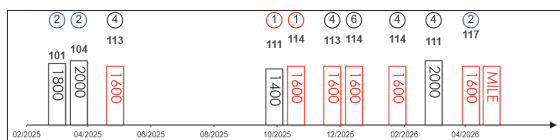

HKG Career : 18 (6-4-2-4-2) Right-handed : 17 (6-4-2-4-1) Jockey : 2 (0-1-0-1-0)
Pre Import : - Sha Tin-Turf : 18 (6-4-2-4-2) GF+ : 9 (3-3-1-2-0)
Lifetime : 18 (6-4-2-4-2) Non-Turf : - Good : 8 (2-1-1-2-2)
2025/26 : 7 (2-1-0-3-1) Distance : 8 (2-1-1-3-1) Yielding : 1 (1-0-0-0-0)
G1 : 4 (0-0-0-3-1) Course & Dist : 8 (2-1-1-3-1) Soft/Hvy : -
First Up : 3 (2-0-0-0-1) 1400-1800 : 12 (5-2-1-3-1) HK$ (approx.) : 29,294,700
G1 win : Nil

Pos	Date	Perf Rating	Race Category & Name	Track	Dist/Course/Going	Wt	Jockey	Draw	Race Sectional Time	Race Time	Horse Final	Pos in Running	Finish	Odds	Winner/Second		
2/14	2/3/25	101	- Hong Kong Classic Cup - 4yo	ST, HKG	1800 RH GF	126 L Ferraris	9	23.85	23.83	23.10	1:46.29	22.87	5	6	5	2^{1/4}	5.2 Rubylot
2/14	23/3/25	104	- BMW Hong Kong Derby - 4yo	ST, HKG	2000 RH GF	126 L Ferraris	14	25.11	23.06	22.38	2:00.67	21.39	14	14	14	2^{SH}	6.1 Cap Ferrat
4/13	27/4/25	113	G1 FWD Champions Mile	ST, HKG	1600 RH G	126 L Ferraris	1	22.77	22.94	23.00	1:33.21	22.83	4	3	3	4¹	7 Red Lion
1/14	28/9/25	111	G3 Celebration Cup - hcp	ST, HKG	1400 RH GF	130 L Ferraris	4	22.25	22.66	22.55	1:20.79	22.35	4	4	4	1^{1/4}	2.2F Copartner Prance
1/14	19/10/25	114	G2 Sha Tin Trophy - hcp	ST, HKG	1600 RH GF	115 A Badel	11	21.63	23.27	23.38	1:32.55	23.30	3	2	2	1^{1/4}	1.4F Copartner Prance
4/13	23/11/25	113	G2 BOCHK Private Wealth JC Mile	ST, HKG	1600 RH GF	123 L Ferraris	4	22.02	23.30	23.63	1:32.88	23.61	4	4	3	4¹	1.4F Galaxy Patch
6/14	14/12/25	114	G1 LONGINES Hong Kong Mile	ST, HKG	1600 RH G	126 L Ferraris	2	22.33	23.16	23.48	1:33.47	23.53	6	9	7	6³	3.5F Voyage Bubble
4/9(DH)	25/1/26	114	G1 Stewards' Cup	ST, HKG	1600 RH GF	126 A Badel	2	22.22	23.04	22.65	1:32.60	22.95	2	4	5	4^{3/2}	5.9 Romantic Warrior
4/6	1/3/26	111	G1 Citi Hong Kong Gold Cup	ST, HKG	2000 RH G	126 H Bowman	5	23.36	23.92	22.72	1:59.77	22.87	6	6	6	4^{5/2}	13 Romantic Warrior
2/14	6/4/26	117	G2 Chairman's Trophy	ST, HKG	1600 RH G	123 H Bowman	4	23.23	23.06	22.05	1:33.65	21.63	10	10	7	2^{SH}	3.1F Lucky Sweynesse
	26/4/26		G1 FWD Champions Mile	ST, HKG	1600 RH	126 H Bowman	10										

Achieved one of his career highs when winning the 2025 Hong Kong Classic Mile (1600m) last season before his narrow second in the 2025 BMW Hong Kong Derby (2000m). Won the 2025 G3 Celebration Cup Handicap (1400m) before completing a Group race double in the 2025 G2 Sha Tin Trophy Handicap (1600m) last October. Close second in G2 Chairman's Trophy (1600m) last start. Has raced well from close-up or well back. Best on a good deck. *Running Style:*