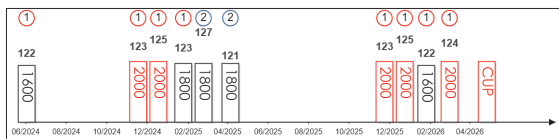

HKG Career	: 29 (22-5-0-2-0)	Right-handed	: 23 (19-3-0-1-0)	Jockey	: 18 (15-2-0-1-0)
Pre Import	: -	Sha Tin-Turf	: 21 (17-3-0-1-0)	GF+	: 6 (5-1-0-0-0)
Lifetime	: 29 (22-5-0-2-0)	Non-Turf	: 1 (0-1-0-0-0)	Good	: 21 (16-3-0-2-0)
2025/26	: 4 (4-0-0-0-0)	Distance	: 16 (14-1-0-1-0)	Yielding	: 1 (1-0-0-0-0)
G1	: 19 (13-5-0-1-0)	Course & Dist	: 14 (13-1-0-0-0)	Soft/Hvy	: -
First Up	: 8 (7-0-0-1-0)	1800-2200	: 20 (15-3-0-2-0)	HK$ (approx.)	: 254,665,697
G1 win					

Pos	Date	Perf Rating	Race Category & Name	Track	Dist/Course/Going	Wt	Jockey	Draw	Race Sectional Time	Race Time	Horse Final	Pos in Running	Finish	Odds	Winner/Second	
1/18	2/6/24	122	G1 Yasuda Kinen	TOK, JPN	1600 LH G	128 J McDonald	7	23.30	23.30	22.60	1.32.30	33.40	- 6 5	1.0.5	3.6F	Namur
1/11	17/11/24	123	G2 BOCHK Jockey Club Cup	ST, HKG	2000 RH G	128 J McDonald	1	23.27	23.45	23.72	1.59.70	23.68	6 5 2	1.4.4	1.1F	Ka Ying Generation
1/11	8/12/24	125	G1 LONGINES Hong Kong Cup	ST, HKG	2000 RH G	126 J McDonald	1	23.71	23.68	22.67	2.00.51	22.51	4 4 3	1.1.5	1.1F	Liberty Island
1/8	24/1/25	123	G1 Jebel Hatta	MEY, UAE	1800 LH G	126 J McDonald	1	-	-	-	1.45.10	-	- - -	1.4.5	6/5	Poker Face
2/14	22/2/25	127	G1 Saudi Cup	KAR, KSA	1800 LH Dirt	126 J McDonald	3	-	-	-	1.49.09	-	- - -	2.N	2/1	Forever Young
2/11	5/4/25	121	G1 Dubai Turf	MEY, UAE	1800 LH G	126 J McDonald	9	-	-	-	1.45.84	-	- - -	2.Nose	2/5F	Soul Rush
1/9	23/11/25	123	G2 BOCHK Jockey Club Cup	ST, HKG	2000 RH GF	128 J McDonald	2	25.34	23.41	21.81	2.03.72	21.73	4 4 2	1.1.5	1.4F	Voyage Bubble
1/7	14/12/25	125	G1 LONGINES Hong Kong Cup	ST, HKG	2000 RH G	126 J McDonald	2	25.25	23.95	22.42	2.02.29	22.42	3 3 1	1.1.4	1.1F	Bellagio Opera
1/9	25/1/26	122	G1 Stewards' Cup	ST, HKG	1600 RH GF	126 J McDonald	7	22.22	23.04	22.65	1.32.60	22.61	4 2 2	1.1.4	1.5F	Lucky Sweeneyse
1/6	1/3/26	124	G1 Citi Hong Kong Gold Cup	ST, HKG	2000 RH G	126 J McDonald	4	23.96	23.92	22.72	1.59.77	22.52	3 3 3	1.4	1F	Ensued
	26/4/26		G1 FWD QEII Cup	ST, HKG	2000 RH	126 J McDonald	5									

13-time Group 1-winning global champion who continues to thrive following an unprecedented fourth straight victory in the 2025 G1 LONGINES Hong Kong Cup (2000m). Even more impressive when winning the 2026 G1 Citi Hong Kong Gold Cup (2000m) by four lengths on last start after a dominant G1 Stewards' Cup (1600m) in January. World's highest-earning horse in history with wins in Hong Kong, Australia, the United Arab Emirates and Japan. Likes to race on speed. Versatile on surfaces whether dry, wet or on a dirt track.