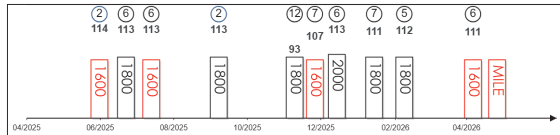

12 ↑ 禪勝輝煌 H212 (B/XB)
CHANCHENG GLORY (USA) 6 br g
Mor Spirit (USA) - Solid Scam (USA) (Consolidator (USA))
Owner(s): Chancheng Racing Syndicate

呂健威 **K W Lui**
Win 11.0% Place 32.2%

班德禮 **H Bentley** (9)
Win 8.3% Place 22.9%

126 lb
[113]

Last Run Replay

HKG Career	: 36 (8-5-2-16)	Right-handed	: 33 (7-4-2-16)	Jockey	: 3 (2-0-0-1-0)
Pre Import	: -	Sha Tin-Turf	: 34 (8-4-5-2-15)	GF+	: 9 (1-1-2-0-5)
Lifetime	: 36 (8-5-2-16)	Non-Turf	: 1 (0-1-0-0-0)	Good	: 25 (7-3-2-2-11)
2025/26	: 7 (0-1-0-0-6)	Distance	: 19 (6-3-1-1-8)	Yielding	: 1 (0-0-1-0-0)
G1	: 5 (0-0-1-0-4)	Course & Dist	: 19 (6-3-1-1-8)	Soft/Hvy	: -
First Up	: 4 (1-0-1-0-2)	1400-1800	: 29 (7-5-2-2-13)	HK$ (approx.)	: 25,080,850
G1 win	: Nil				

Pos	Date	Perf Rating	Race Category & Name	Track	Dist/Course/Going	Wt	Jockey	Draw	Race Sectional Time	Race Time	Horse Final	Pos in Running	Finish	Odds	Winner/Second
2/11	31/5/25	114	G3 Lion Rock Trophy - hcp	ST, HKG	1600 RH G	131 L Ferraris	10	23¹¹ 23⁶¹ 22⁵⁰ 1:33⁸³ 22⁵²	2	2	2	2^{1/2}	20	Pray For Mir	
6/14	22/6/25	113	G3 Premier Plate - hcp	ST, HKG	1800 RH G	133 L Ferraris	12	24⁰³ 23⁹² 22⁵² 1:46⁹¹ 22⁸⁹	3	3	3	6^{3/4}	13	Beauty Joy	
6/11	13/7/25	113	- HKROA Trophy - hcp	ST, HKG	1600 RH GF	133 L Ferraris	5	22⁶⁶ 23²¹ 23²³ 1:33⁴⁰ 22⁸⁰	4	4	5	6²	7.4	Bundle Award	
2/11	7/9/25	113	G3 Korea Cup	SEO, KOR	1800 LH Sand	126 C L Chau	2	23⁷⁰ 24⁵⁰ 25²⁰ 1:50⁸⁰	-	2	1	1	2¹	7.1	Diktaean
12/13	9/11/25	93	G3 Sa Sa Ladies' Purse - hcp	ST, HKG	1800 RH G	132 C L Chau	1	23²⁴ 23³² 24⁵⁶ 1:47³⁵ 25²⁷	6	7	9	12^{1/2}	18	Encountered	
7/13	23/11/25	107	G2 BOCHK Private Wealth JC Mile	ST, HKG	1600 RH GF	123 C L Chau	9	22⁰² 23³⁰ 23⁶³ 1:32⁸⁸ 23⁵⁰	9	11	12	7⁴	73	Galaxy Patch	
6/7	14/12/25	113	G1 LONGINES Hong Kong Cup	ST, HKG	2000 RH G	126 M Guyon	6	25²⁵ 23³⁵ 22⁴² 2:02²⁹ 23³³	2	2	3	6⁶	47	Romantic Warrior	
7/12	14/1/26	111	G3 January Cup - hcp	HV, HKG	1800 RH G	131 M Guyon	1	24²⁹ 23⁴⁵ 24⁰¹ 1:48⁰⁰ 24¹⁰	3	5	5	7^{2/4}	17	Speed Dragon	
5/7	8/2/26	112	G3 Centenary Vase - hcp	ST, HKG	1800 RH G	132 Z Purton	5	23⁴⁴ 23¹⁵ 23³⁶ 1:46³⁶ 23⁵⁷	3	3	4	5^{2/2}	6.2	Numbers	
6/14	6/4/26	111	G2 Chairman's Trophy	ST, HKG	1600 RH G	123 J Orman	1	23²³ 23⁰⁶ 22⁰⁵ 1:33⁶⁵ 22⁶⁰	1	1	1	6^{3/4}	28	Lucky Sweynesse	
	26/4/26		G1 FWD Champions Mile	ST, HKG	1600 RH	126 H Bentley	9								

Career-high when winning the 2025 G3 Centenary Vase Handicap (1800m) before running third in the 2025 G1 Citi Hong Kong Gold Cup (2000m) behind Voyage Bubble. Other feats include a brave second in the 2025 G3 Korea Cup (1800m, sand) behind Diktaean. He was also a credible second in the 2024 Hong Kong Classic Cup (1800m). Usually sits handy and has led in the past but is versatile. Best seen on good surfaces and is rarely too far away.

13 合夥奔馳 H408 (XB)
COPARTNER PRANCE (AUS) 6 b g
Epaulette (AUS) - Woodstock Hussey (AUS) (Hussonet (USA))
Owner(s): Copartner Spirit Syndicate

呂健威 **K W Lui**
Win 11.0% Place 32.2%

奧爾民 **J Orman** (11)
Win 7.4% Place 24.3%

126 lb
[113]