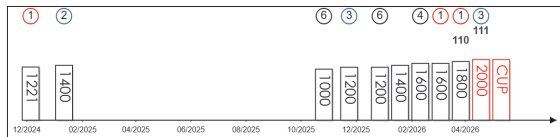

HKG Career	: 8 (2-0-2-1-3)	Right-handed	: 7 (2-0-2-1-2)	Jockey	: -
Pre Import	: 2 (1-1-0-0-0)	Sha Tin-Turf	: 8 (2-0-2-1-3)	GF+	: 6 (1-0-2-1-2)
Lifetime	: 10 (3-1-2-1-3)	Non-Turf	: -	Good	: 4 (2-1-0-0-1)
2025/26	: 8 (2-0-2-1-3)	Distance	: 2 (1-0-0-1-0)	Yielding	: -
G1	: -	Course & Dist	: 2 (1-0-0-1-0)	Soft/Hvy	: -
First Up	: 2 (1-0-0-0-1)	1400-1800	: 5 (2-1-0-1-1)	HK$ (approx.)	: 13,604,750
G1 win	: Nil				

Pos	Date	Perf Rating	Race Category & Name	Track	Dist/Course/Going	Wt	Jockey	Draw	Race Sectional Time	Race Time	Horse Final	Pos in Running	Finish	Odds	Winner/Second
1/12	5/12/24	-	- mdn	GEEL, AUS	1221 LH G	128	B Egan	11	- - 34.36 1.11.58	-	-	- - -	1 1/25	6.5	Bruckheimer
2/8	11/1/25	-	- BM 70 hcp - 3yo	FLEM, AUS	1400 LH G	131	B Egan	3	- - 34.32 1.23.30	-	-	- - -	2 2/25	3.9	Zorro's Flight
6/14	26/10/25	-	- Cl.3 hcp	ST, HKG	1000 St GF	125	H Bentley	5	13.02 20.51 22.74	0.56.37	22.58	- 9 8	6 1/4	34	Alpha Strike
3/14	23/11/25	-	- Cl.3 hcp	ST, HKG	1200 RH GF	121	H Bentley	8	23.75 22.79 22.46	1.09.00	22.28	- 6 6	3 1/4	37	Sky Joy
6/14	27/12/25	-	- Cl.3 hcp	ST, HKG	1200 RH G	125	H Bentley	4	24.04 22.50 22.70	1.09.24	22.77	- 4 4	6 2/4	7.2	Jumbo Treasure
DQ/14	11/1/26	-	- Cl.3 hcp	ST, HKG	1400 RH GF	120	H Bentley	1	22.66 23.75 22.54	1.22.33	21.90	9 11 11	2 Nose	10	Lucky Sam Gor
(Fin 2nd)															
4/14	18/1/26	-	- Cl.3 hcp	ST, HKG	1600 RH GF	126	H Bentley	8	22.74 23.54 23.68	1.34.53	23.57	6 6 5	4 1/4	3.9F	Patch Of Cosmo
1/14	14/2/26	-	- Cl.3 hcp	ST, HKG	1600 RH GF	125	H Bentley	14	22.85 23.62 22.89	1.34.33	21.85	14 14 14	1 1/4	6.2	Without Compare
1/14	1/3/26	110	- Hong Kong Classic Cup - 4yo	ST, HKG	1800 RH G	126	H Bentley	12	23.39 23.67 23.80	1.46.62	23.04	12 12 11	1 1	22	Invincible Ibis
3/14	22/3/26	111	- BMW Hong Kong Derby - 4yo	ST, HKG	2000 RH GF	126	H Bentley	7	23.32 23.44 23.41	1.59.43	22.71	13 13 10	3 1/4	6.5	Invincible Ibis
	26/4/26		G1 FWD Champions Mile	ST, HKG	1600 RH	126									

One of the best four-year-olds this season, who scored an eye-catching coming from behind victory in the Hong Kong Classic Cup (1800m) two starts back, followed by another gallant performance when third in the BMW Hong Kong Derby (2000m). Winner of one race from just two starts in Australia pre-import. Capable of further improvement. Hold up runner with a great turn of foot. Best seen on good going.

Running Style:

14 Starters.

[ ] International Rating.

PP Bonus If the horse wins this race, its owner will receive a Top-Up Bonus of HK$1,500,000.

See "Barrier Trial Information" at B31.

See "SPEED MAP" at the back page of the Full Race Form.

全球匯合彩池
WORLD POOL

	Start - 1200M	1200M - 800M	800M - 400M	400M - Finish	Standard Time
Reference	24.85	23.05	23.25	22.75	1.33.90
	1st	2nd	3rd	4th	Finishing Time