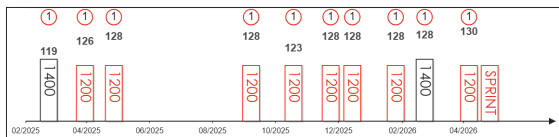

5 下午二時五五分
2.35 P.M.
(638)

主席短途獎
THE CHAIRMAN'S SPRINT PRIZE
1200 米 METRES (平磅賽 Terms)
(一級賽 GROUP 1)

HK$24,000,000
with a Trophy

頭馬 1st	$13,440,000	第二 2nd	$5,040,000	第三 3rd	$2,760,000
第四 4th	1,440,000	第五 5th	840,000	第六 6th	480,000
報名費 Entry Fee	無 Nil	補充報名費 Supplementary Entry Fee	240,000	宣佈出賽費 Declaration Fee	240,000

For 3 year olds & upwards. Weights : Northern Hemisphere bred - 4yo & up colts, horses and geldings 126 lb; 4yo & up fillies and mares 122 lb; 3yo colts and geldings 118 lb; 3yo fillies 114 lb. Southern Hemisphere bred - 4yo & up colts, horses and geldings 126 lb; 4yo & up fillies and mares 122 lb; 3yo colts and geldings 122 lb; 3yo fillies 118 lb. No freelance or apprentice jockey allowance may be claimed.

1 ↑ 嘉應高昇 J62
KA YING RISING (NZ) 5 b g
Shamexpress (NZ) - Missy Moo (NZ) (Per Incanto (USA))
Owner(s): Ka Ying Syndicate

大衛希斯 D A Hayes Win 8.9% Place 21.9%
潘頓 Z Purton Win 19.8% Place 47.9% (3) 126 lb [130]

Last Run Replay

HKG Career : 22 (20-2-0-0-0)	Right-handed : 22 (20-2-0-0-0)	Jockey : 20 (18-2-0-0-0)
Pre Import : -	Sha Tin-Turf : 21 (19-2-0-0-0)	GF+ : 5 (5-0-0-0-0)
Lifetime : 22 (20-2-0-0-0)	Non-Turf : -	Good : 16 (14-2-0-0-0)
2025/26 : 7 (7-0-0-0-0)	Distance : 20 (18-2-0-0-0)	Yielding : 1 (1-0-0-0-0)
G1 : 8 (8-0-0-0-0)	Course & Dist : 19 (17-2-0-0-0)	Soft/Hvy : -
First Up : 3 (3-0-0-0-0)	1000-1200 : 20 (18-2-0-0-0)	HK$ (approx.) : 140,131,900
G1 win : 2026 & 2025 Queen's Silver Jubilee Cup 1400m, 2026 & 2025 Centenary Sprint Cup 1200m, 2025 & 2024 LONGINES Hong Kong Sprint 1200m, 2025 The Everest 1200m, 2025 Chairman's Sprint Prize 1200m		

Pos	Date	Perf Rating	Race Category & Name	Track	Dist/Course/Going	Wt	Jockey	Draw	Race Sectional Time	Race Time	Horse Final	Pos in Running	Finish	Odds	Winner/Second
1/9	23/2/25	119	G1 Queen's Silver Jubilee Cup	ST, HKG	1400 RH G	126 K Teetan	9	21.67	22.94	22.60	1.20.33	22.60	2 2 2	1 1/2	1.2F Helios Express
1/7	30/3/25	126	G2 Sprint Cup	ST, HKG	1200 RH G	128 Z Purton	6	23.62	22.68	21.68	1.08.18	21.88	- 2 1	1 3	1F Helios Express
1/13	27/4/25	128	G1 Chairman's Sprint Prize	ST, HKG	1200 RH G	126 Z Purton	4	23.18	22.60	22.10	1.07.88	21.78	- 5 5	1 2/4	1F Satono Reve
1/12	7/9/25	128	- HKSAR CE Cup - hcp	ST, HKG	1200 RH G	135 Z Purton	4	23.24	21.33	23.06	1.07.63	22.94	- 2 2	1 2/4	1F Lucky Sweeneyse
1/12	18/10/25	123	G1 The Everest	RAND, AUS	1200 RH G	129 Z Purton	7	-	-	33.62	1.08.13	-	3 3	1 1.15	2F Tempted
1/10	23/11/25	128	G2 BOCHK Private Banking JC Sprint	ST, HKG	1200 RH GF	128 Z Purton	10	23.18	22.13	22.02	1.07.33	22.02	- 2 1	1 2/4	1F Fast Network
1/13	14/12/25	128	G1 LONGINES Hong Kong Sprint	ST, HKG	1200 RH G	126 Z Purton	1	23.42	21.74	22.54	1.07.70	22.54	- 1 1	1 3/4	1F Raging Blizzard
1/7	25/1/26	128	G1 Centenary Sprint Cup	ST, HKG	1200 RH GF	126 Z Purton	4	23.66	22.07	21.94	1.07.66	21.94	- 2 1	1 1/4	1F Helios Express
1/10	22/2/26	128	G1 Queen's Silver Jubilee Cup	ST, HKG	1400 RH G	126 Z Purton	3	21.89	22.45	21.67	1.19.36	21.63	2 2 2	1 3/4	1F Helios Express
1/7	6/4/26	130	G2 Sprint Cup	ST, HKG	1200 RH G	128 Z Purton	5	23.67	21.71	21.74	1.07.12	21.62	- 2 2	1 4/4	1F Helios Express
	26/4/26		G1 Chairman's Sprint Prize	ST, HKG	1200 RH	126 Z Purton	3								

World's highest-rated sprinter and last season's Hong Kong Horse of the Year. Now an eight-time Group 1 winner, who is the winner of his past 19 consecutive races. **Running Style:**

Last start demolished rivals in the G2 Sprint Cup (1200m) when breaking his own course record at Sha Tin for a third time in a sensational 1m 07.12s. Has won all Group 1 sprint races in Hong Kong and is the one to beat in the G1 Chairman's Sprint Prize (1200m). Travelled once out of Hong Kong in 2025, travelling to Australia to become the only overseas winner of the G1 The Everest (1200m). No ground concerns and continues to raise the bar.

2 里見夢境 (XB/TT)
SATONO REVE (JPN) 7 b h
Lord Kanalao (JPN) - Cillege (JPN) (Sakura Bakushin O (JPN))
Owner(s): Hajime Satomi

堀宣行 N Hori Win 0.0% Place 0.0%
莫雷拉 J Moreira Win 17.0% Place 38.3% (8) 126 lb [119]