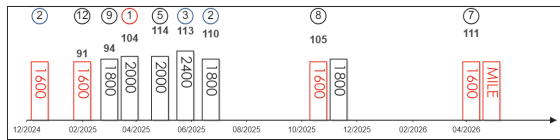

9↑ 百賀飛駒 K21
CAP FERRAT (AUS) 5 b g
Shitzel (AUS) - C'est Beau La Vie (AUS) (Bernardini (USA))
Owner(s): Karen Lo Ki Yan

Last Run Replay

呂健威
K W Lui
Win 11.0% Place 32.2%

韋紀力 (14)
C Williams
Win 0.0% Place 28.6%

126 lb
[114]

HKG Career : 10 (1-2-1-0-6) Right-handed : 21 (1-3-5-0-12) Jockey : 5 (1-0-2-0-2)
Pre Import : 13 (0-1-4-0-8) Sha Tin-Turf : 10 (1-2-1-0-6) GF+ : 3 (1-0-0-0-2)
Lifetime : 23 (1-3-5-0-14) Non-Turf : - Good : 17 (0-3-4-0-10)
2025/26 : 3 (0-0-0-0-3) Distance : 6 (0-1-0-0-5) Yielding : -
G1 : 6 (0-1-2-0-3) Course & Dist : 4 (0-1-0-0-3) Soft/Hvy : 3 (0-0-1-0-2)
First Up : 7 (0-1-1-0-5) 1400-1800 : 15 (0-2-3-0-10) HK$ (approx.) : 23,390,910
G1 win : Nil

Pos	Date	Perf Rating	Race Category & Name	Track	Dist/Course/Going	Wt	Jockey	Draw	Race Sectional Time	Race Time	Horse Final	Pos in Running	Finish	Odds	Winner/Second
2/14	15/12/24	-	Cl.3 hcp	ST, HKG	1600 RH G	135 C Y Ho		4	22.99	23.59	23.13	1.34.01	22.75	9 9 6	2^N 13 Mickley
12/14	31/1/25	91	Hong Kong Classic Mile - 4yo	ST, HKG	1600 RH G	126 C Y Ho		3	23.15	23.94	22.72	1.33.98	22.89	8 8 8	12^{4/4} 6.2 My Wish
9/14	2/3/25	94	Hong Kong Classic Cup - 4yo	ST, HKG	1800 RH GF	126 C Williams		10	23.85	23.53	23.10	1.46.29	23.51	4 4 4	9⁴ 22 Rubylot
1/14	23/3/25	104	BMW Hong Kong Derby - 4yo	ST, HKG	2000 RH GF	126 C Williams		2	25.11	23.06	22.38	2.00.67	22.22	4 4 4	1^{SH} 26 My Wish
5/11	27/4/25	114	G1 FWD QEII Cup	ST, HKG	2000 RH G	126 C Williams		8	23.72	23.38	23.19	2.00.51	23.66	2 2 1	5³ 17 Tastiera
3/10	25/5/25	113	G1 Standard Chartered Champions & Chater Cup	ST, HKG	2400 RH G	126 C Williams		7	22.80	23.32	23.71	2.26.67	23.94	6 6 5	3⁴ 15 Voyage Bubble
2/14	26/6/25	110	G3 Premier Plate - hcp	ST, HKG	1800 RH G	126 H Bowman		9	24.03	23.92	22.52	1.46.91	22.46	9 9 6	2^{1/4} 8.5 Beauty Joy
8/14	19/10/25	105	G2 Sha Tin Trophy - hcp	ST, HKG	1600 RH GF	115 M L Yeung		3	21.83	23.27	23.38	1.32.55	23.53	7 8 10	8^{4/4} 19 My Wish
PU/13	9/11/25	-	G3 Sa Sa Ladies' Purse - hcp	ST, HKG	1800 RH G	127 Z Purton		12	23.24	23.32	24.56	1.47.35	-	2 2 13	- 3.9F Encountered
7/14	6/4/26	111	G2 Chairman's Trophy	ST, HKG	1600 RH G	123 A Badel		5	23.23	23.06	22.65	1.33.65	21.86	9 12 13	7^{3/2} 34 Lucky Sweynesse
	26/4/26		G1 FWD Champions Mile	ST, HKG	1600 RH	126 C Williams		14							

Brilliant winner – the first of his career – of the 2025 BMW Hong Kong Derby (2000m) after finishing 12th and 9th in the Hong Kong Classic Mile (1600m) and Hong Kong Classic Cup (1800m), respectively. Fifth in the 2025 G1 FWD QEII Cup (2000m) behind Tastiera after his BMW Hong Kong Derby win. Closed last season with a creditable second in the G3 Premier Plate Handicap (1800m). Faced setbacks this season but did finish off well in the G2 Chairman's Trophy (1600m) last out. Versatile whilst best form has been on good ground. **Running Style:**

10↑ 白鷺金剛 K296
INVINCIBLE IBIS (AUS) 4 b g
Hellbent (AUS) - My Dear Friend (AUS) (General Nediym (AUS))
Owner(s): Ibis Syndicate