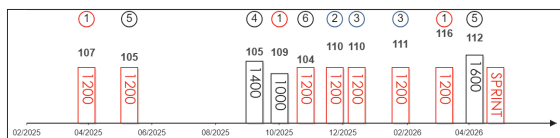

Ultra-consistent galloper with one win and eleven placings from 14 runs at Group race level, including six Group 1 placings behind Ka Ying Rising in the 2024 G1 LONGINES Hong Kong Sprint (1200m), 2025 and 2026 G1 Centenary Sprint Cup (1200m), 2025 and 2026 G1 Queen's Silver Jubilee Cup (1400m) and 2025 G1 Chairman's Sprint Prize (1200m). Finished another gallant second behind record-breaking Ka Ying Rising in the G2 Sprint Cup (1200m) latest. Won on good ground in Hong Kong but was victorious on a rain-affected surface in Australia and doesn't know how to run a bad race.

4↑ 舉步生風 J358 (B2/TT)
FAST NETWORK (NZ) 5 b g
Wrote (IRE) - Alberta (NZ) (Magic Albert (AUS))
Owner(s): Ng Hung Yau