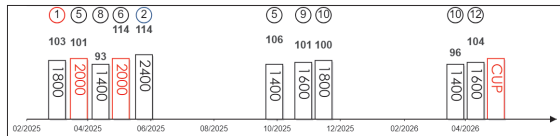

Last Run Replay

HKG Career	: 27 (6-4-5-0-12)	Right-handed	: 24 (5-4-4-0-11)	Jockey	: 8 (1-2-0-0-5)
Pre Import	: -	Sha Tin-Turf	: 26 (6-4-5-0-11)	GF+	: 6 (1-0-0-0-5)
Lifetime	: 27 (6-4-5-0-12)	Non-Turf	: -	Good	: 20 (4-4-5-0-7)
2025/26	: 5 (0-0-0-0-5)	Distance	: 2 (0-0-0-0-2)	Yielding	: 1 (1-0-0-0-0)
G1	: 2 (0-1-0-0-1)	Course & Dist	: 2 (0-0-0-0-2)	Soft/Hvy	: -
First Up	: 4 (1-0-1-0-2)	1800-2200	: 4 (1-0-0-0-3)	HK$ (approx.)	: 19,893,000
G1 win	: Nil				

Pos	Date	Perf Rating	Race Category & Name	Track	Dist/Course/Going	Wt	Jockey	Draw	Race Sectional Time	Race Time	Horse Final	Pos in Running	Finish	Odds	Winner/Second	
1/14	2/3/25	103	- Hong Kong Classic Cup - 4yo	ST, HKG	1800 RH GF	126 B Avdulla	8	23.85	23.83	23.10	1.46.29	22.30	14	11	12 1 1/4	14 My Wish
5/14	23/3/25	101	- BMW Hong Kong Derby - 4yo	ST, HKG	2000 RH GF	126 B Avdulla	4	25.11	23.06	22.38	2.00.67	22.34	6	7	6 5 1/4	2.9F Cap Ferrat
8/9	13/4/25	93	- Cl.1 hcp	ST, HKG	1400 RH G	119 K Teetan	8	22.25	22.10	22.53	1.20.69	22.38	8	8	9 8 5	5.4 Divano
6/11	27/4/25	114	G1 FWD QEII Cup	ST, HKG	2000 RH G	126 H Bowman	3	23.72	23.38	23.19	2.00.51	23.03	8	9	10 6 3	16 Tastiera
2/10	25/5/25	114	G1 Standard Chartered Champions & Chater Cup	ST, HKG	2400 RH G	126 H Bowman	8	22.80	23.32	23.71	2.26.67	23.60	9	9	8 2 3/4	19 Voyage Bubble
5/14	28/9/25	106	G3 Celebration Cup - hcp	ST, HKG	1400 RH GF	130 H Bowman	14	22.25	22.66	22.55	1.20.79	22.08	14	14	14 5 2/4	20 My Wish
9/13	26/10/25	101	- Cl.2 hcp	ST, HKG	1600 RH GF	135 H Bowman	12	22.61	23.34	22.98	1.33.03	22.92	12	12	10 9 2/4	7.7 Sagacious Life
10/13	9/11/25	100	G3 Sa Sa Ladies' Purse - hcp	ST, HKG	1800 RH G	124 H Bowman	13	23.24	23.32	24.56	1.47.38	23.91	13	13	12 10 5	5.5 Encountered
10/14	22/3/26	96	- Cl.2 hcp	ST, HKG	1400 RH GF	135 H Bowman	14	21.31	22.80	22.74	1.20.12	22.71	14	14	14 10 6 1/4	50 Winning Ovation
12/14	6/4/26	104	G2 Chairman's Trophy	ST, HKG	1600 RH G	123 L Hewitson	6	23.23	23.06	22.05	1.33.65	22.66	8	9	10 12 7 1/4	67 Lucky Sweynesse
	26/4/26		G1 FWD QEII Cup	ST, HKG	2000 RH	126 H Bowman	3									

Six-time winner and nine-time placegetter from 27 starts. Career-high when winning the 2025 Hong Kong Classic Cup (1800m). Also an eye-catching second behind Voyage Bubble in the 2025 G1 Standard Chartered Champions & Chater Cup (2400m). Fine fifth in his seasonal reappearance in the 2025 G3 Celebration Cup Handicap (1400m) last September before setbacks. Has a sharp turn of foot and is versatile. No ground concerns.

8↑ 數字天文 L80 (XB)
NUMBERS (NZ) ex King Of Thunder 4 b/r g
Tivaci (AUS) - Sheezababe (NZ) (Zabeel (NZ))
Owner(s): 23/24 Frankie Lor Fu Chuen Trainer Syndicate

羅富全
F C Lor
Win 7.7% Place 24.8%

梁家俊 (4)
K C Leung
Win 6.5% Place 19.0%

126 lb
[111]