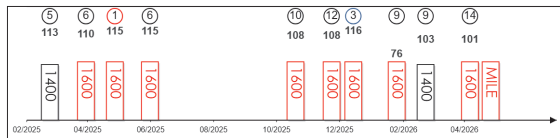

6↑ 紅運帝王 H115 (B1)
RED LION (IRE) ex Fiach McHugh 7 br g
Belardo (IRE) - Crystal Idea (IRE) (Namid (GB))
Owner(s): The Hon Ronald Arculli GBM GBS JP & Johanna K J Arculli BBS

蔡約翰 J Size
Win 9.0% Place 28.8%

艾兆禮 A Atzeni (8)
Win 10.7% Place 27.1%

126 lb [116]

Last Run Replay

HKG Career	: 36 (6-4-5-2-19)	Right-handed	: 37 (6-4-5-2-20)	Jockey	: 1 (0-0-0-0-1)
Pre Import	: 8 (2-2-1-0-3)	Sha Tin-Turf	: 32 (6-3-5-0-18)	GF+	: 8 (0-0-1-1-6)
Lifetime	: 44 (8-6-6-2-22)	Non-Turf	: 1 (1-0-0-0-0)	Good	: 29 (5-4-4-1-15)
2025/26	: 6 (0-0-1-0-5)	Distance	: 19 (1-2-3-0-13)	Yielding	: 3 (2-1-0-0-0)
G1	: 9 (1-1-3-0-4)	Course & Dist	: 16 (1-1-3-0-11)	Soft/Hvy	: 3 (0-1-1-0-1)
First Up	: 6 (1-1-0-1-3)	1400-1800	: 39 (8-5-5-0-21)	HK$ (approx.)	: 39,383,445
G1 win	: 2025 FWD Champions Mile 1600m				

Pos	Date	Perf Rating	Race Category & Name	Track	Dist/Course/Going	Wt	Jockey	Draw	Race Sectional Time	Race Time	Horse Final	Pos in Running	Finish	Odds	Winner/Second
5/9	23/2/25	113	G1 Queen's Silver Jubilee Cup	ST, HKG	1400 RH G	126 A Badel	6	21⁶⁷ 22⁹⁴ 22⁶⁰ 22¹²⁰ 22⁸⁰	4	4	4	5^{2 1/2}	22	Ka Ying Rising	
6/12	30/3/25	110	G2 Chairman's Trophy	ST, HKG	1600 RH G	123 J Orman	12	23²⁴ 22⁷⁹ 23³³ 1:34⁰⁹ 23⁵⁵	1	3	2	6^{1/4}	24	Straight Arron	
1/13	27/4/25	115	G1 FWD Champions Mile	ST, HKG	1600 RH G	126 H Bowman	12	22⁷⁷ 22⁹⁴ 23⁰⁰ 1:33²¹ 23⁰⁰	1	1	1	1^{SH}	90	Voyage Bubble	
6/11	31/5/25	115	G3 Lion Rock Trophy - hcp	ST, HKG	1600 RH G	135 H Bowman	1	23¹¹ 23⁶¹ 22⁵⁰ 1:33⁸³ 22⁶⁰	3	3	3	6²	7.8	Pray For Mir	
10/14	19/10/25	108	G2 Sha Tin Trophy - hcp	ST, HKG	1600 RH GF	119 R Kingscote	13	21⁸³ 23²⁷ 23³⁸ 1:32⁵⁵ 23⁹⁶	6	6	3	10^{4 1/2}	56	My Wish	
12/13	23/11/25	108	G2 BOCHK Private Wealth JC Mile	ST, HKG	1600 RH GF	128 H Bowman	6	22⁰² 23³⁰ 23⁶³ 1:32⁸⁸ 24²²	6	6	6	12⁸	31	Galaxy Patch	
3/14	14/12/25	116	G1 LONGINES Hong Kong Mile	ST, HKG	1600 RH G	126 H Bowman	7	22³³ 23¹⁶ 23⁴⁸ 1:33⁴⁷ 23⁴⁶	5	6	5	3^{2 1/4}	52	Romantic Warrior	
9/9	25/1/26	76	G1 Stewards' Cup	ST, HKG	1600 RH GF	126 H Bowman	1	22²² 23⁰⁴ 22⁶⁵ 1:32⁶⁰ 25⁹⁰	1	3	6	9²²	23	Romantic Warrior	
9/10	22/2/26	103	G1 Queen's Silver Jubilee Cup	ST, HKG	1400 RH G	126 D B McMonagle	2	21⁸⁹ 22⁴⁵ 21⁶⁷ 1:19³⁶ 22⁶²	5	6	6	9^{9 1/4}	149	Ka Ying Rising	
14/14	6/4/26	101	G2 Chairman's Trophy	ST, HKG	1600 RH G	128 A Atzeni	2	23²³ 23⁰⁶ 22⁰⁵ 1:33⁶⁵ 23⁵⁶	4	3	5	14^{11 1/4}	19	Lucky Sweynesse	
	26/4/26		G1 FWD Champions Mile	ST, HKG	1600 RH	126 A Atzeni	8								

Scored an 89/1 upset win in 2025 G1 FWD Champions Mile (1600m), narrowly defeating Voyage Bubble to open his Group 1 winning account. Also finished a surprising third in the G1 LONGINES Hong Kong Mile (1600m). Well beaten in the G2 Chairman's Trophy (1600m) latest, and needs to reclaim his best, which he can do. Usually races handy. No ground concerns, although is potentially improved on rain affected ground. **Running Style:**

7↑ 錶之銀河 H399 (B/TT)
GALAXY PATCH (AUS) ex Gulinga Spirit 6 b g
Wandjina (AUS) - Voltara (AUS) (More Than Ready (USA))
Owner(s): Yeung Kin Man

伍鵬志 P C Ng
Win 5.0% Place 19.1%

田泰安 K Teetan (13)
Win 6.4% Place 21.3%

126 lb [115]