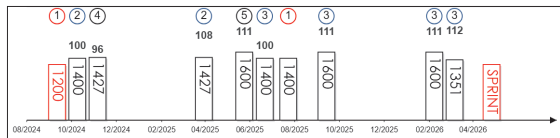

6 北美勇族 (XB)
COMANCHE BRAVE (IRE) 4 br c
Wootton Bassett (GB) - Ishvana (IRE) (Holy Roman Emperor (IRE))
Owner(s): Muhaideb A Almuhaideb

岳品賢
D A O'Brien
Win - Place -

莫艾誠 (4)
O Murphy
Win 0.0% Place 0.0%

126 lb
[112]

Last Run Replay

HKG Starts	: -	Right-handed	: 1 (0-0-1-0-0)	Jockey	: -
Pre Import	: -	Sha Tin-Turf	: -	GF+	: 4 (1-0-2-1-0)
Lifetime	: 11 (2-2-4-2-1)	Non-Turf	: 1 (0-1-0-0-0)	Good	: 2 (0-0-1-0-1)
2026	: 2 (0-0-2-0-0)	Distance	: 2 (1-0-0-1-0)	Yielding	: 1 (1-1-1-0-0)
G1	: 1 (0-0-0-1-1)	Course & Dist	: -	Soft/Hvy	: 1 (0-0-1-0-1)
First Up	: 3 (0-1-1-1-0)	1000-1200	: 2 (1-0-0-1-0)	HK$ (approx.)	: 3,105,420
G1 win	: Nil				

Pos	Date	Perf Rating	Race Category & Name	Track	Dist/Course/Going	Wt	Jockey	Draw	Race Sectional Time	Race Time	Horse Final	Pos in Running	Finish	Odds	Winner/Second				
1/11	11/9/24	-	2yo mdn	COR, IRE	1200 St GF	131 G Ryan		9	27.11	21.79	22.33	1.11.23	-	2	1	1	1.4	8/13F Elusive Duke	
2/9	4/10/24	100	L Star Appeal Stakes - 2yo	DUN, IRE	1400 LH Poly	131 G Ryan		3	22.96	24.40	24.02	1.25.92	-	6	3	2	2.13	5/1 Right And True	
4/5	19/10/24	96	G3 Killavullan Stakes - 2yo	LEO, IRE	1427 LH S	131 R Whelan		5	26.08	25.18	25.00	1.34.08	-	3	3	4	4.5	9/2 Exactly	
2/7	30/3/25	108	G3 Leopardstown 2000 Guineas Trial - 3yo	LEO, IRE	1427 LH GY	131 G Ryan		7	23.67	24.02	23.90	1.28.44	-	3	3	2	2.05	22/1 Henri Matisse	
5/9	24/5/25	111	G1 Irish 2000 Guineas - 3yo	CUR, IRE	1600 St G	128 G Ryan		7	24.24	23.12	22.66	1.36.58	-	5	5	5	5.5	50/1 Field Of Gold	
3/15	21/6/25	100	G3 Jersey Stakes - 3yo	ASC, GB	1400 St GF	129 R Moore		6	23.03	22.95	24.17	1.24.99	-	6	5	3	3.6	11/4F Noble Champion	
1/5	23/7/25	-	- SW&P	NAA, IRE	1400 LH Y	134 G Ryan		4	24.19	24.49	24.96	1.28.25	-	3	3	1	1.0.8	4/7F Bravais	
3/9	13/9/25	111	G2 Solonaway Stakes	LEO, IRE	1600 LH GY	131 G Ryan		10	-	-	-	1.39.76	-	-	-	-	3.13	11/1 Alakazi	
3/15	7/2/26	111	L Abu Dhabi Gold Cup	ABU, UAE	1600 RH G	126 R Moore		12	-	-	-	1.33.98	-	-	-	-	3.2	6 Strauss	
3/13	14/2/26	112	G2 1351 Turf Sprint	KAR, KSA	1351 LH GF	126 R Moore		9	-	-	-	1.18.23	-	-	-	-	3.1	9/1 Reef Runner	
	26/4/26		G1 Chairman's Sprint Prize	ST, HKG	1200 RH	126 O Murphy		4											

Already well travelled in 2026, beginning his campaign with closing third to Strauss in the Listed Abu Dhabi Gold Cup (1600m) on 7 February. Fourth placed Quddwah then second to Ombudsman in G1 Dubai Turf (1800m). Then clearly best finisher when third to Reef Runner (winner) and Lazzat in G2 1351 Turf Sprint (1351m) in Riyadh. Not raced at 1200m since maiden win. Likely to settle midfield or back and prefers good ground but has shown remarkable versatility regarding his stamina and ability to race over multiple distances. *Running Style:*

7 ↑ 好友心得 H303 (BO-/B1/TT)
TOMODACHI KOKOROE (AUS) ex Bank Bank Bank 7 b g
Written Tycoon (AUS) - Rainbeam (AUS) (Fastnet Rock (AUS))
Owner(s): Tak Sum Syndicate

大衛希斯
D A Hayes
Win 8.9% Place 21.9%

班德禮 (1)
H Bentley
Win 8.3% Place 22.9%

126 lb
[110]