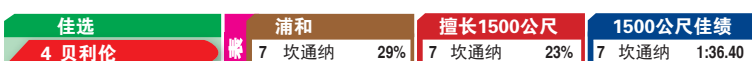

Summary table for the 1400m event, including 'Best Pick' (陆维尔), 'Purification' (浦和), 'Specialist' (擅长1400公尺), and '1400m Best Performance' (1400公尺佳绩).

第5场 3:00 PM (2,850,000日元) 浦和 -- 1400公尺

Table with 12 rows of race data for the 1400m event, including horse names, jockeys, and odds.

Summary table for the 1400m event, including 'Best Pick' (莎布雷娜), 'Purification' (浦和), 'Specialist' (擅长1400公尺), and '1400m Best Performance' (1400公尺佳绩).

第3场 1:50 PM (1,520,000日元) 浦和 -- 1500公尺

Table with 12 rows of race data for the 1500m event, including horse names, jockeys, and odds.