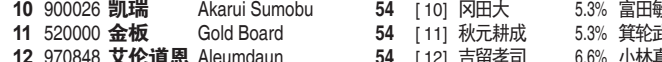

Summary box for Race 4: 最佳 (Best), 浦和 (Purse), 擅长800公尺 (Specialist), 800公尺佳绩 (800m Record). Includes jockey names and percentages.

第2场 11:50 AM (4,560,000日元) 浦和 -- 1400公尺

Table with 2 columns: Rank, Name/Jockey/Odds. Includes entries like 65615 久美 Token Kumi, 63 无惧英雄 Fearless Hero, etc.