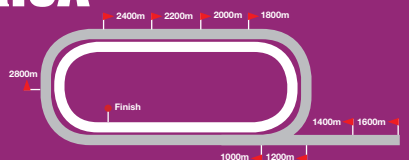

SOUTH AFRICA

VAAL (TURF)