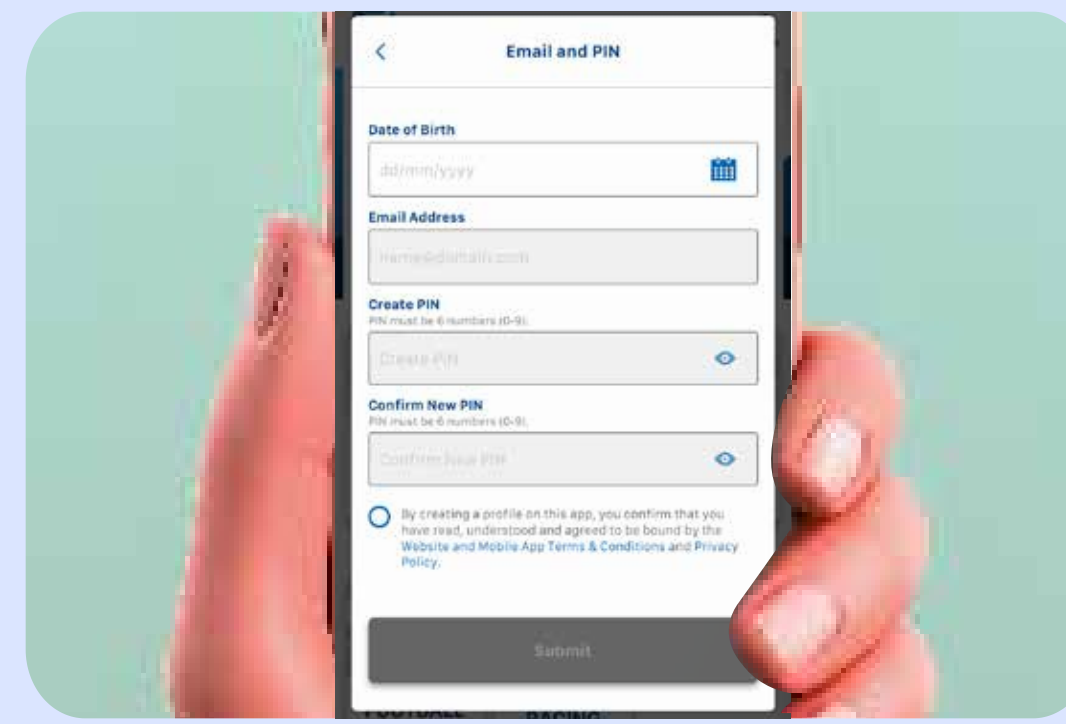

Quick Guides

How to Setup eBetslip App for First Time

After downloading the ebetslip app, create your pin to formulate bets on your phone for purchase at all outlets by scanning QR codes without using paper bet slips.

Set-up

Step 01

After downloading the ebetslip app, create your pin to formulate bets on your phone for purchase at all outlets by scanning QR codes without using paper bet slips.

Usage

Step 01

Key in **PIN**.

Step 02

Acknowledge bet summary.

Step 03

Formulate bets & **add to bet slip**.

Step 04

Ensure that **"Physical ticket"** button is selected.

Click on **"Generate QR"**.

Step 05