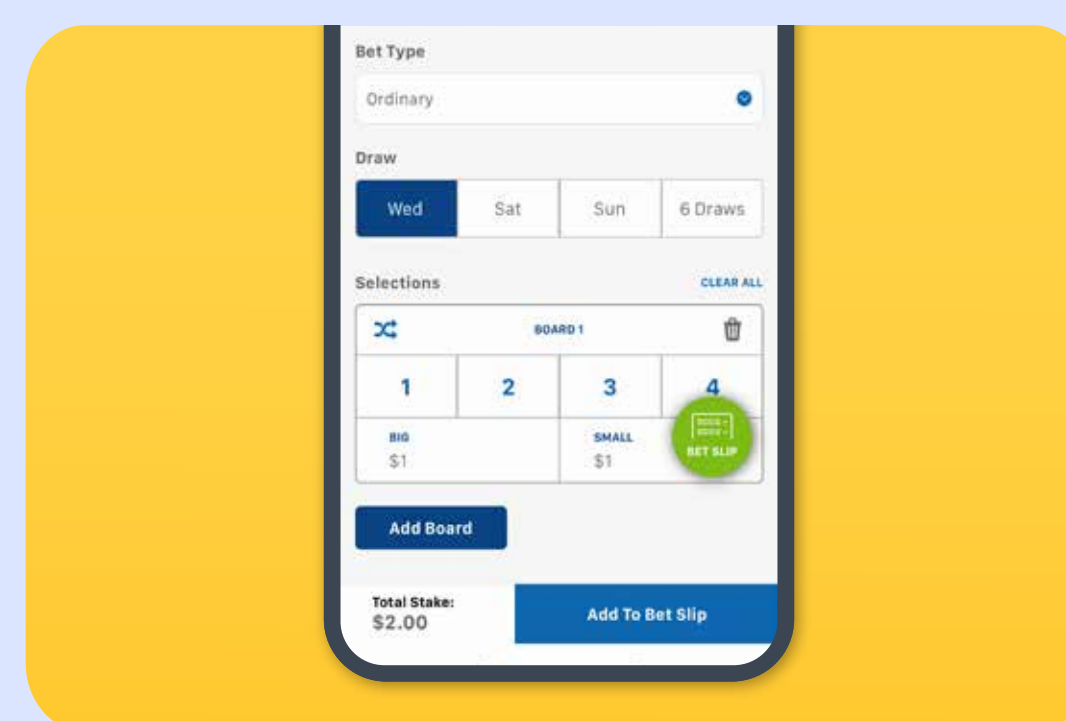

Quick Guides

How to Setup eBetslip App for First Time

After downloading the ebetslip app, create your pin to formulate bets on your phone for purchase at all outlets by scanning QR codes without using paper bet slips.

Set-up

Step 01

After downloading the ebetslip app, create your pin to formulate bets on your phone for purchase at all outlets by scanning QR codes without using paper bet slips.

Usage

Step 01

Key in **PIN**.

Step 02

Acknowledge bet summary.

Step 03

Formulate bets & **add to bet slip**.

Step 04

Ensure that **"Physical ticket"** button is selected.

Click on **"Generate QR"**.

Step 05