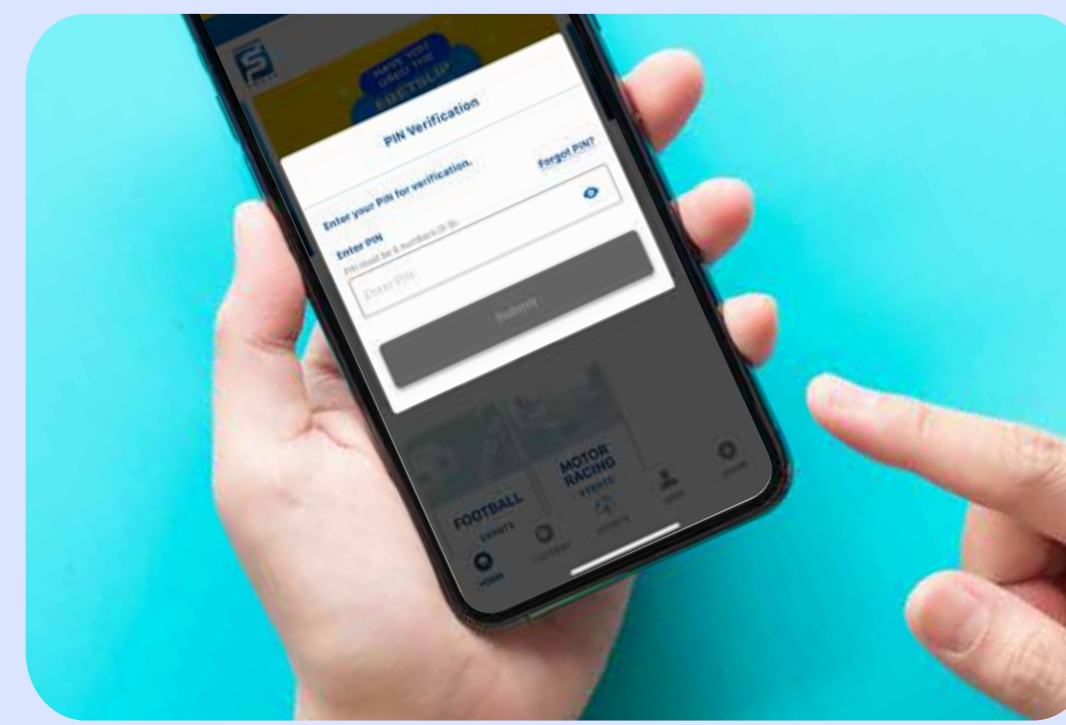

Quick Guides

How to Setup eBetslip App for First Time

After downloading the ebetslip app, create your pin to formulate bets on your phone for purchase at all outlets by scanning QR codes without using paper bet slips.

Set-up

Step 01

After downloading the ebetslip app, create your pin to formulate bets on your phone for purchase at all outlets by scanning QR codes without using paper bet slips.

Usage

Step 01

Key in **PIN**.

Step 02

Acknowledge bet summary.

Step 03

Formulate bets & **add to bet slip**.

Step 04

Ensure that **"Physical ticket"** button is selected.

Click on **"Generate QR"**.

Step 05