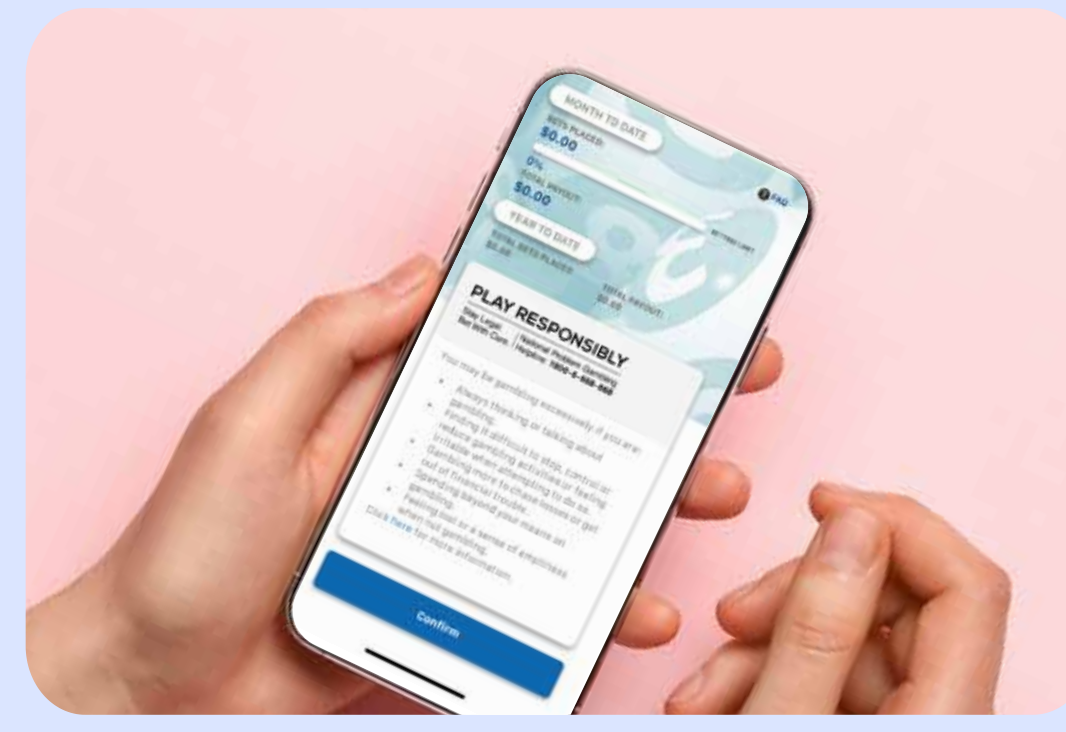

Quick Guides

How to Setup eBetslip App for First Time

After downloading the ebetslip app, create your pin to formulate bets on your phone for purchase at all outlets by scanning QR codes without using paper bet slips.

Set-up

Step 01

After downloading the ebetslip app, create your pin to formulate bets on your phone for purchase at all outlets by scanning QR codes without using paper bet slips.

Usage

Step 01

Key in **PIN**.

Step 02

Acknowledge bet summary.

Step 03

Formulate bets & **add to bet slip**.

Step 04

Ensure that **"Physical ticket"** button is selected.

Click on **"Generate QR"**.

Step 05