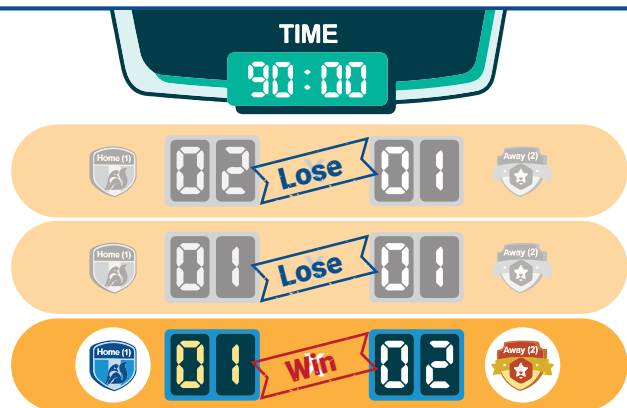

UNDERSTANDING BET TYPES

BET TYPE: 1X2

Simply pick the outcome of the match based on the **full time score**. Choose either a win by the Home team, a draw, or a win by the Away team.

For Example

Pick **Home** to Win

If the full-time score is 2-1 win by Home team, you win by predicting the Home team win. You lose if you predict other outcomes.

For Example

Pick **Draw** to Win

If the full-time score is 1-1 draw, you win by predicting the game ends in a Draw. You lose if you predict other outcomes.

For Example

Pick **Away** to Win

If the full-time score is 1-2 win by Away team, you win by predicting the Away team win. You lose if you predict other outcomes.

HOW TO PLACE A BET

To place a bet on 1x2, you can either,