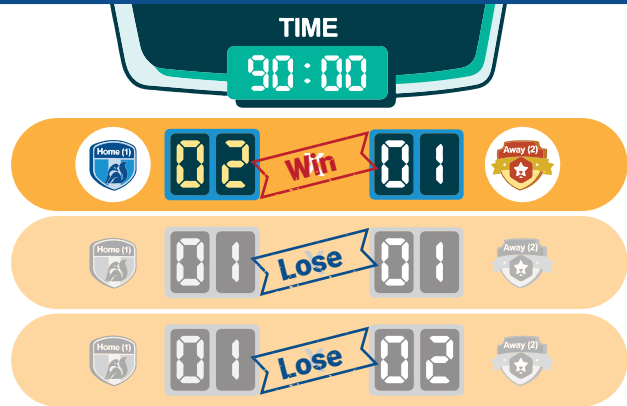

UNDERSTANDING BET TYPES

BET TYPE: 1X2

Simply pick the outcome of the match based on the **full time score**. Choose either a win by the Home team, a draw, or a win by the Away team.

For Example

Pick **Home** to Win

If the full-time score is 2-1 win by Home team, you win by predicting the Home team win. You lose if you predict other outcomes.

For Example

Pick **Draw** to Win

If the full-time score is 1-1 draw, you win by predicting the game ends in a Draw. You lose if you predict other outcomes.

For Example

Pick **Away** to Win

If the full-time score is 1-2 win by Away team, you win by predicting the Away team win. You lose if you predict other outcomes.

HOW TO PLACE A BET

To place a bet on 1x2, you can either,