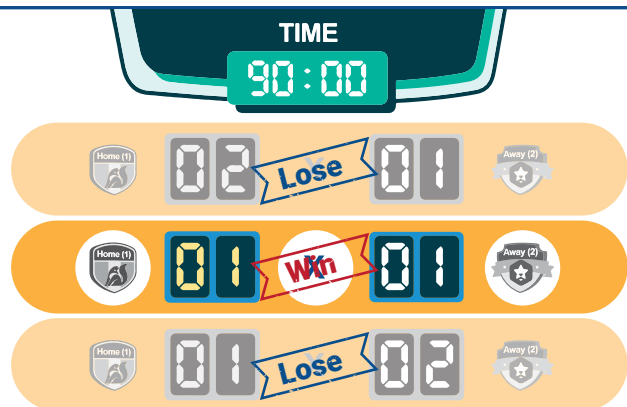

UNDERSTANDING BET TYPES

BET TYPE: 1X2

Simply pick the outcome of the match based on the **full time score**. Choose either a win by the Home team, a draw, or a win by the Away team.

For Example

Pick **Home** to Win

If the full-time score is 2-1 win by Home team, you win by predicting the Home team win. You lose if you predict other outcomes.

For Example

Pick **Draw** to Win

If the full-time score is 1-1 draw, you win by predicting the game ends in a Draw. You lose if you predict other outcomes.

For Example

Pick **Away** to Win

If the full-time score is 1-2 win by Away team, you win by predicting the Away team win. You lose if you predict other outcomes.

HOW TO PLACE A BET

To place a bet on 1x2, you can either,